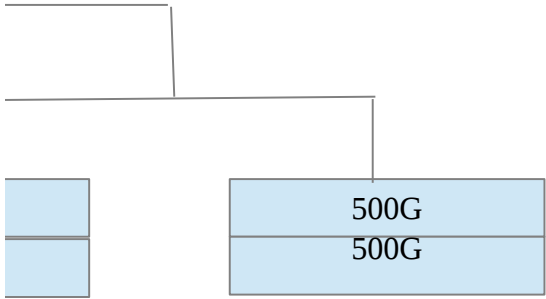

comparison

2 pcs X 500G) - 500G Data for Mailsvr1, 600G Data for Mailsvr5

Size	No. of Hds
500G	2
4T	9
1T	4
1.5T	6
500G	2
2T	8

Raid 1,0

comparision

No of hot swap	Fault tolerance (hds)
Nil	1
1	1
1	At least 1
1	At least 1
1	1
1	At least 1