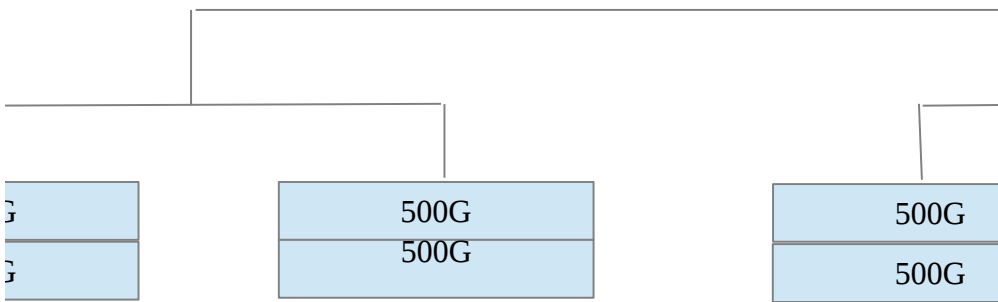

comparision

COMPARSION OF DOMINO 's RAID CONSIDERATION (1
*** Prerequisite P410 Controller supported**

	Situation
1	C: Raid 1 D: Raid 5 + hotswap
2	C: Raid 1,0 + hotswap D: Raid 1,0 + hotswap
3	C: Raid 1 + hotswap D: Raid 1,0 + hotswap

comparison

2 pcs X 500G) - 500G Data for Mailsvr1, 600G Data for Mailsvr5

Size	No. of Hds
500G	2
4T	9
1T	4
1.5T	6
500G	2
2T	8

Raid 1,0

comparision

No of hot swap	Fault tolerance (hds)
Nil	1
1	1
1	At least 1
1	At least 1
1	1
1	At least 1